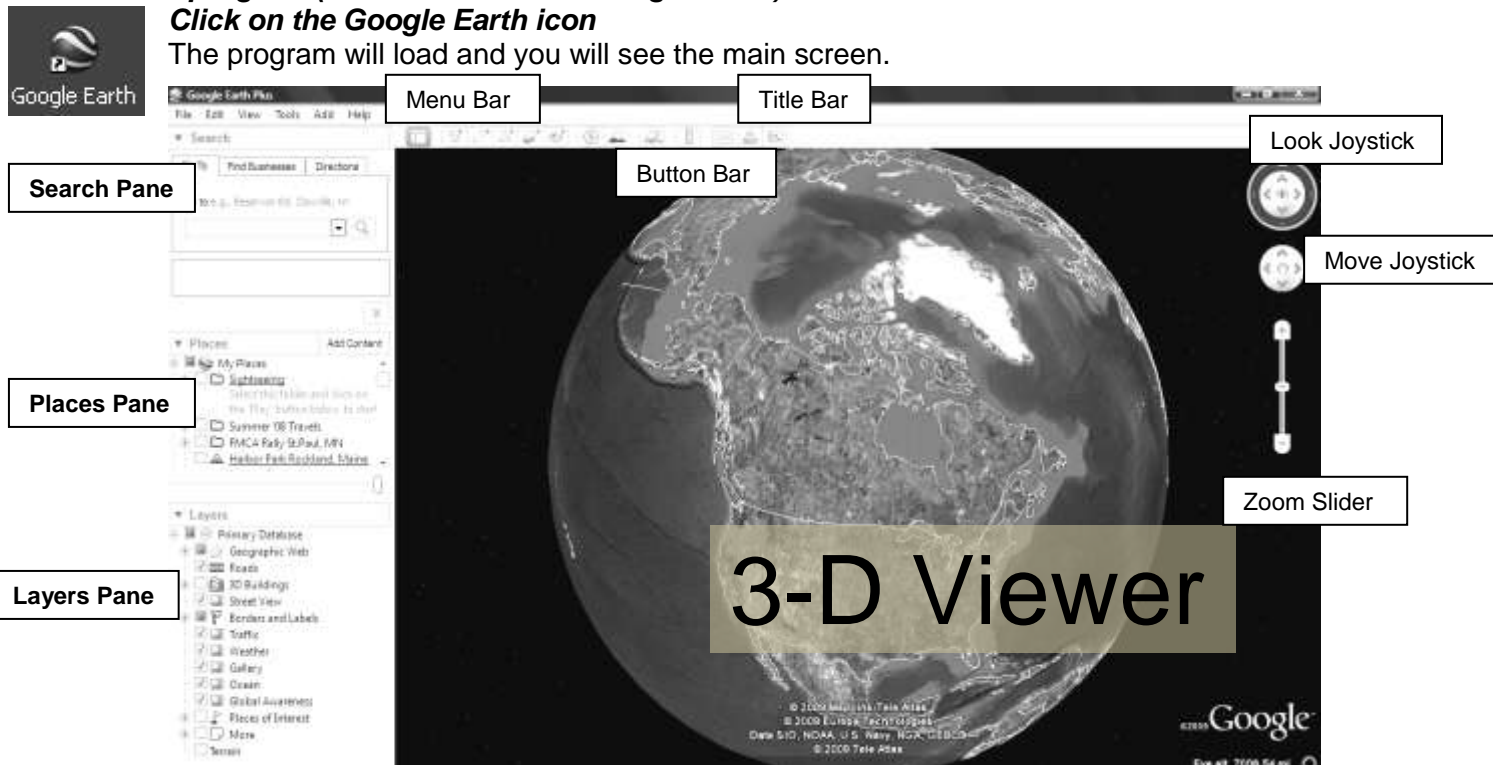

Start the program (see Video: Intro to Google Earth)

Click on the Google Earth icon

The program will load and you will see the main screen.

Spend some time exploring the main screen.

Right-click is your friend! Try right-clicking on things and see your options. E.g. right-click on a place to add it to "My Places".