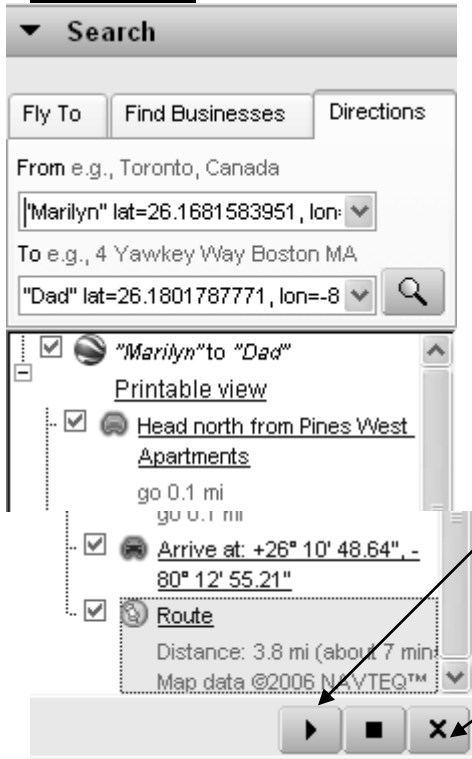

## Fly To

***Fly To*** - Type an address or a place and click on the magnifying glass. Google Earth will zoom you there. e.g. Georgia National Fairgrounds or 1980 NW 33 st Fort Lauderdale, FL or White house, Washington DC  
**Note:** if it finds multiple options, you can then choose from a list.

***Find Businesses*** – Look in the area for any category of business. e.g. “RV Service and supplies” or “Walmart” Notice that it will look in the ‘current view’, unless you change it.

**Note:** watch the video tutorial ‘Trip-Planning with Google Earth’

***Directions*** – Pick a “To Here” and a “From Here” Google Earth will create driving instructions.

You can type in or right-click a placemark for the From and To locations.

The program will generate a turn by turn route.