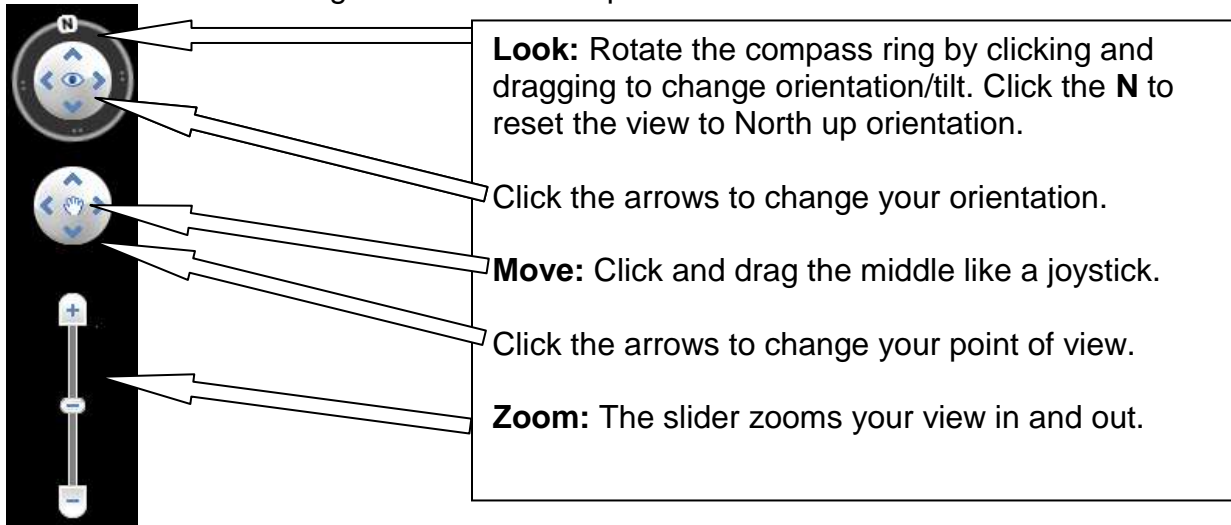

#### Click on the Google Earth icon

The program will load and you will see the main screen.

Spend some time exploring the main screen.

Right-click is your friend! Try right-clicking on things and see your options. E.g. right-click on a place to add it to "My Places".

## Navigation

Use these tools to navigate around the map.

**Mouse navigation** is another way to change your views.

Click and drag the map. The cursor will change from an open hand to grab the screen.

Press and hold the scroll wheel to rotate and tilt the view of the map.

Use the scroll wheel to zoom in and out. Holding the right mouse button and moving up and down also zooms the view.

Double-click to zoom in on a location. Double-right-click to zoom out.